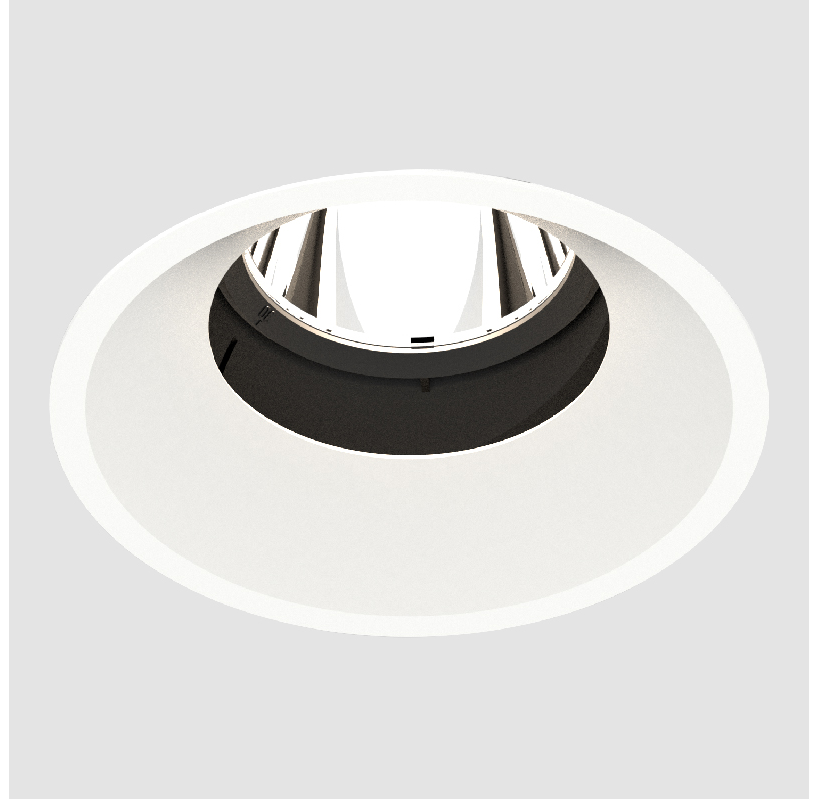

BIONIQ ROUND SEMI ADJUSTABLE RECESSED

A35299- _____ - _____

base number Color _____ Finishes _____
 Temperature (Diamond)

- To build a product code in our configurator select the specify button on the base model # product page
- To build a manual product code on this datasheet choose from the options listed below in blue font and add the suffix to the base model #

GENERAL

Series: Bioniq
 Subseries: Bioniq Round Semi Adjustable
 Brand: Prolicht
 Division: Architectural
 Mounting Type: Recessed
 Mounting Location: Ceiling
 Subcategory: Downlight

PHYSICAL

Shape: Round
 Diameter (mm): 139
 Diameter (in): 5 1/2
 Height (mm): 137
 Height (in): 5 3/8
 Ceiling Thickness (mm): 10 / 12.5 / 15
 Ceiling Thickness (in): 3/8 or 1/2 or 9/16
 Min. Recessing Depth (mm): 150
 Min. Recessing Depth (in): 5 7/8
 Light Distribution: Adjustable / Downlight
 Weight (kg): 0.814
 Weight (lbs): 1.79
 Fixture Finish: SSR / BKV / CWI / CRY / HAB / LAG / UFT / ITA / RUA / RUR / MIC / FTG / MYG / TWT / LOD / PUS / FRO / FUP / KIA / POP / BLS / SPG / MEY / GOH / GUM / CHC / COM / ABZ / JAG / OBR / MOS / ROR
 Fixture Material: Aluminum Die Cast
 Cut-out Measurements: 130mm / 5 1/8"

OPTICAL

Reflector°: 10
 Adjustability: Rotational 355°; Tilt 10°

RATINGS AND CERTIFICATIONS

Certified By: Certified for North American Standards
 IP rating: IP20

BIONIQ ROUND SEMI ADJUSTABLE RECESSED

A35299-