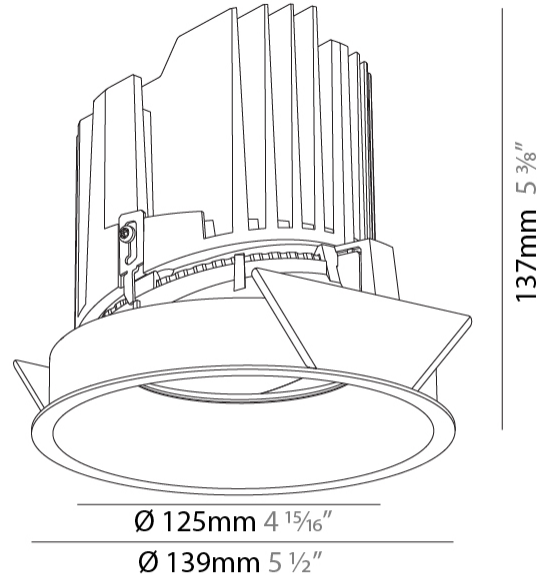

GENERAL

Series: Bioniq
 Subseries: Bioniq Round Semi Adjustable
 Brand: Prolicht
 Division: Architectural
 Mounting Type: Recessed
 Mounting Location: Ceiling
 Subcategory: Downlight

PHYSICAL

Shape: Round
 Diameter (mm): 139
 Diameter (in): 5 1/2
 Height (mm): 137
 Height (in): 5 3/8
 Ceiling Thickness (mm): 10 / 12.5 / 15
 Ceiling Thickness (in): 3/8 or 1/2 or 9/16
 Min. Recessing Depth (mm): 150
 Min. Recessing Depth (in): 5 7/8
 Light Distribution: Adjustable / Downlight
 Weight (kg): 0.814
 Weight (lbs): 1.79
 Fixture Finish: SSR / BKV / CWI / CRY / HAB / LAG / UFT / ITA / RUA / RUR / MIC / FTG / MYG / TWT / LOD / PUS / FRO / FUP / KIA / POP / BLS / SPG / MEY / GOH / GUM / CHC / COM / ABZ / JAG / OBR / MOS / ROR
 Fixture Material: Aluminum Die Cast
 Cut-out Measurements: 130mm / 5 1/8"

LED

Number of LEDs: 1
 Color Temperature (°K): 2700 / 3000 / 3500 / 4000
 Max. Delivered Lumen (lm): 870 / 970 / 1039 / 1060
 Nominal Lumen (lm): 960 / 1070 / 1156 / 1180
 CRI: >90 CRI
 Efficiency (%): 90.5
 Lamp Life (hrs): 50000

OPTICAL

Reflector°: 10
 Adjustability: Rotational 355°; Tilt 10°

RATINGS AND CERTIFICATIONS

Certified By: Certified for North American Standards
 IP rating: IP20

BIONIQ ROUND SEMI ADJUSTABLE RECESSED

A35299-